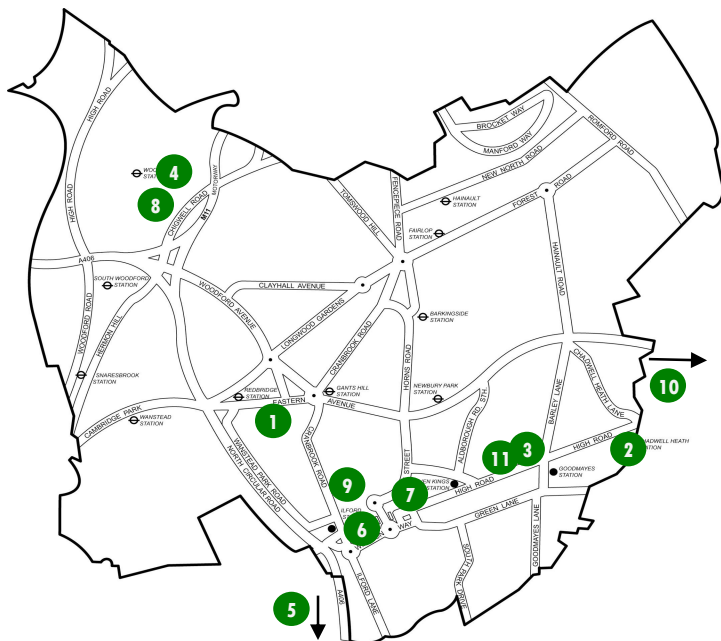

# Food Support in Redbridge

The following organisations provide emergency supplies of food and/or other support to local people in crisis.